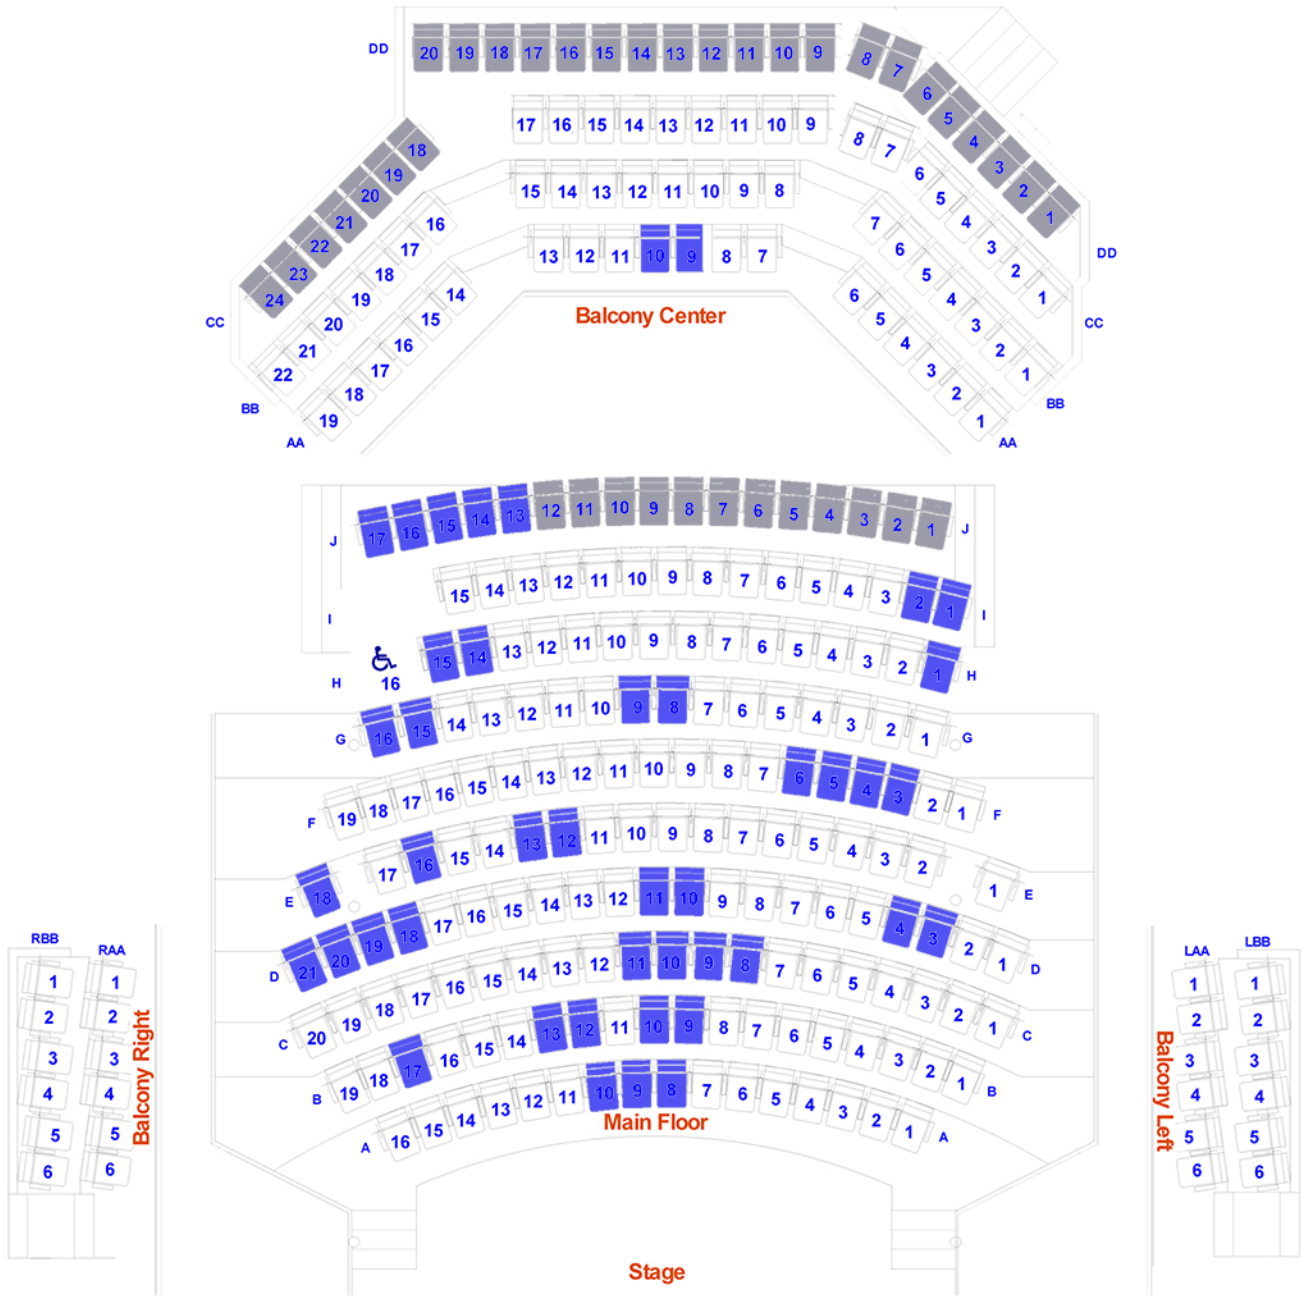

ADOPT A SEAT

AT GESA POWER HOUSE THEATRE!

-  Nameplate on front of seat only
-  Taken

MORE INFORMATION AND ONLINE PAYMENT IS AVAILABLE AT: phtww.org/support/adopt-a-seat/